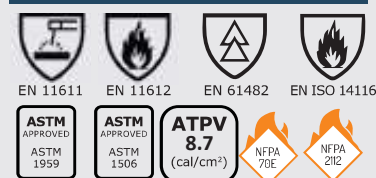

STANDARDS

PROBAN

SIZE RANGE (CM)

SIZE	WAIST	INSEAM	LENGTH (HPS-BTM)
S	59.00	67.00	149.50
M	61.00	69.00	153.50
L	63.00	71.00	157.50
XL	65.00	73.00	163.50
2XL	67.00	75.00	165.50
3XL	69.00	77.00	169.50
4XL	71.00	79.00	173.50
5XL	73.00	81.00	177.50
6XL	75.00	83.00	181.50
7XL	77.00	85.00	185.50
8XL	79.00	87.00	189.50
9XL	81.00	89.00	193.50